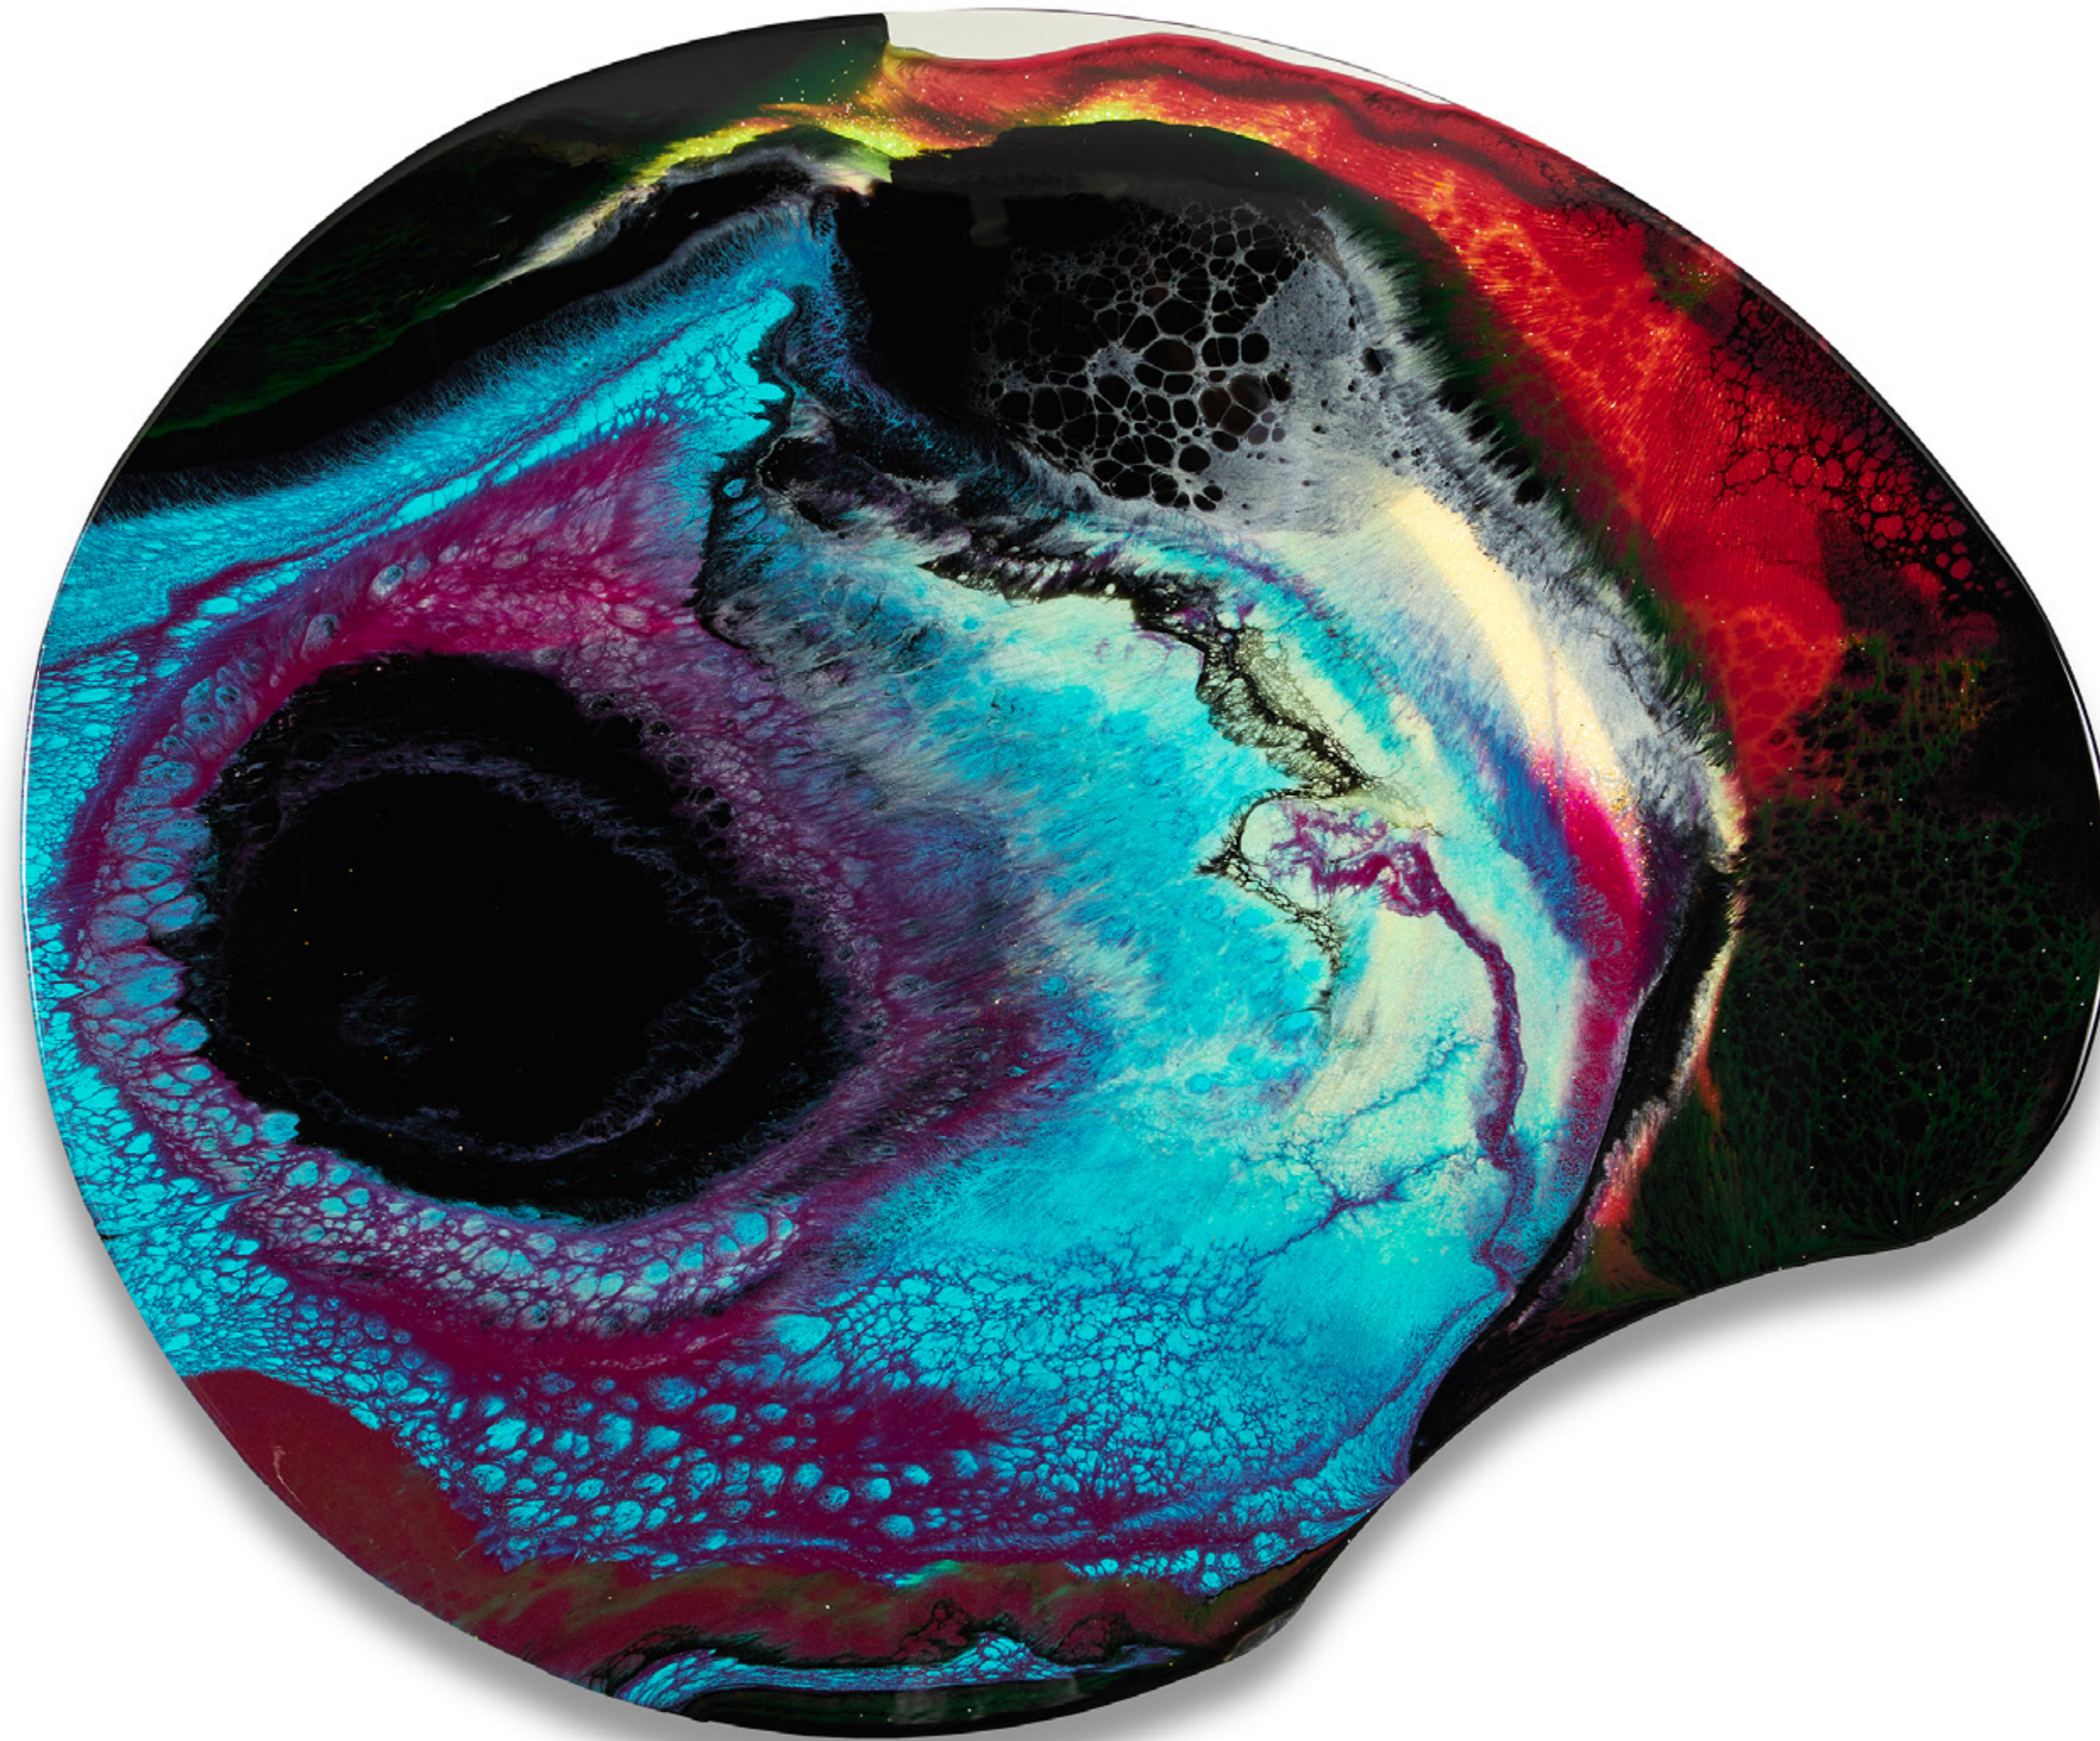

FLAME

MELIS RAGUSIN

Mixed media on mdf (plywood)
Epoxy & Resin Coated
D100

DARK

MELIS RAGUSIN

Mixed media on mdf (plywood)
Epoxy & Resin Coated
D100

Amorphous shape
Acrylic on Mirror
3 Layers Epoxy & Resin
960 x 1145